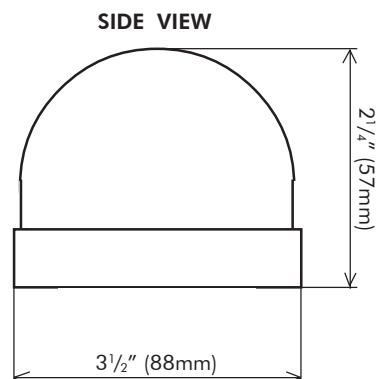

EVA-F5521-3 – Optional power cord. For easy connection of dome or bullet camera to power supply.

DIMENSIONS:

SPECIFICATIONS:

	EV-1223B12 (EIA)	EV-1223C12 (NTSC)
Type	Black and White Dome Cameras	Color Dome Cameras
Chip	1/3" CCD, Sharp	1/3" CCD, Sony
Resolution	400 TV lines	420 TV lines
Pickup elements	512 x 492 pixels	270,000 pixels
Scanning system	2:1 interlace V: 60Hz, H: 15.734KHz	2:1 interlace V: 59.94Hz, H: 15.734KHz
Sync	Internal	Internal
Video output	1 Vp-p composite output, 75 ohms	1 Vp-p composite output, 75 ohms
Lens mount	F3.6mm (lens included)	F4.3mm (lens included)
Minimum illumination	0.08 lux	0.1 lux
Gamma correction	0.45	0.45
S/N ratio	48dB	50dB
Shutter control	Auto Electronic Shutter 1/60~1/100,000 sec.	Auto Electronic Shutter 1/60~1/100,000 sec.
Backlight compensation	N/A	Auto & Manual
Gain control	N/A	AGC
Power source	12VDC ± 10%	12VDC
Current consumption	125mA	60mA
Ambient temperature	14°~122° F (-10°~50° C)	14°~140° F (-10°~60° C)
Relative humidity	30 - 90%	30 - 90%
Dimensions	3 1/2" x 2 1/4" (88 x 57 mm)	3 1/2" x 2 1/4" (88 x 57 mm)
Weight	4.2 oz. (118g)	4.2 oz. (118g)