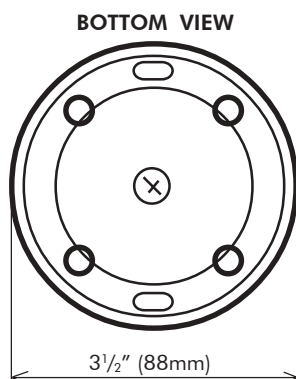

ENFORCER[®] VIDEO

EV-1223B12 Black & White EV-1223C12 Color

SECO-LARM offers both Black & White and Color Dome Cameras for use in those applications which require an attractive, inconspicuous look. SECO-LARM dome cameras offer high resolution with low lux in a compact and durable enclosure.

EVA-F5521-3 – Optional power cord. For easy connection of dome or bullet camera to power supply.

DIMENSIONS:

SPECIFICATIONS:

	EV-1223B12 (EIA)	EV-1223C12 (NTSC)
Type	Black and White Dome Cameras	Color Dome Cameras
Chip	1/3" CCD, Sharp	1/3" CCD, Sony
Resolution	400 TV lines	420 TV lines
Pickup elements	512 x 492 pixels	270,000 pixels
Scanning system	2:1 interlace V: 60Hz, H: 15.734KHz	2:1 interlace V: 59.94Hz, H: 15.734KHz
Sync	Internal	Internal
Video output	1 Vp-p composite output, 75 ohms	1 Vp-p composite output, 75 ohms
Lens mount	F3.6mm (lens included)	F4.3mm (lens included)
Minimum illumination	0.08 lux	0.1 lux
Gamma correction	0.45	0.45
S/N ratio	48dB	50dB
Shutter control	Auto Electronic Shutter 1/60~1/100,000 sec.	Auto Electronic Shutter 1/60~1/100,000 sec.
Backlight compensation	N/A	Auto & Manual
Gain control	N/A	AGC
Power source	12VDC ± 10%	12VDC
Current consumption	125mA	60mA
Ambient temperature	14°~122° F (-10°~50° C)	14°~140° F (-10°~60° C)
Relative humidity	30 - 90%	30 - 90%
Dimensions	3 1/2" x 2 1/4" (88 x 57 mm)	3 1/2" x 2 1/4" (88 x 57 mm)
Weight	4.2 oz. (118g)	4.2 oz. (118g)